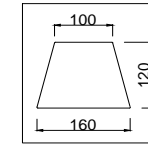

FREYA
TRADITION OF QUALITY

Instruction

FR2016PL-08BZ

8 x E14 (40W)

Model: FR2016PL-08BZ

Series: Alessandra

Ceiling Lamps