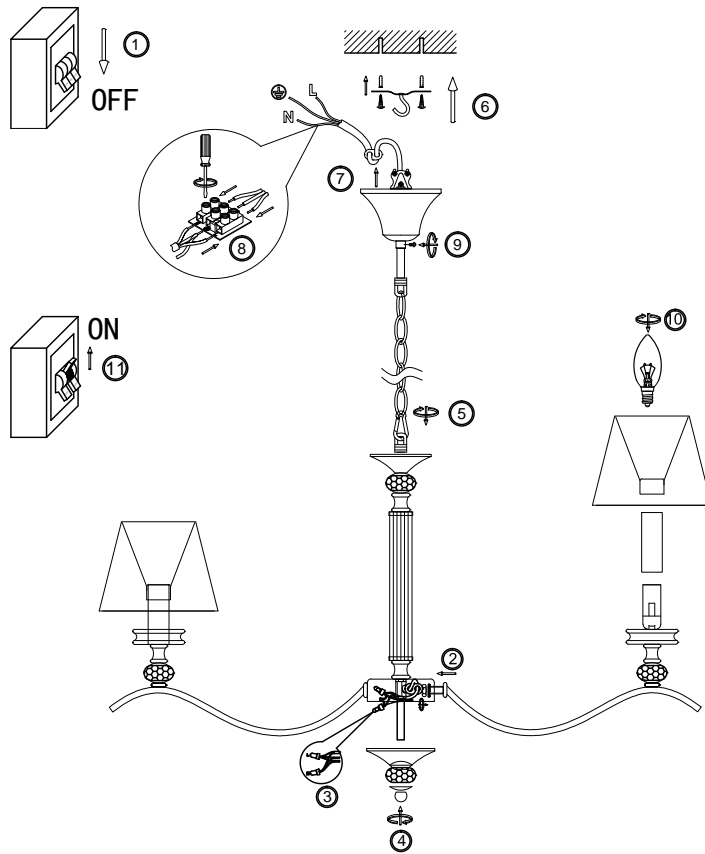

FREYA
TRADITION OF QUALITY

Instruction

FR2016PL-08BZ

8 x E14 (40W)

Model: FR2016PL-08BZ

Series: Alessandra

Ceiling Lamps