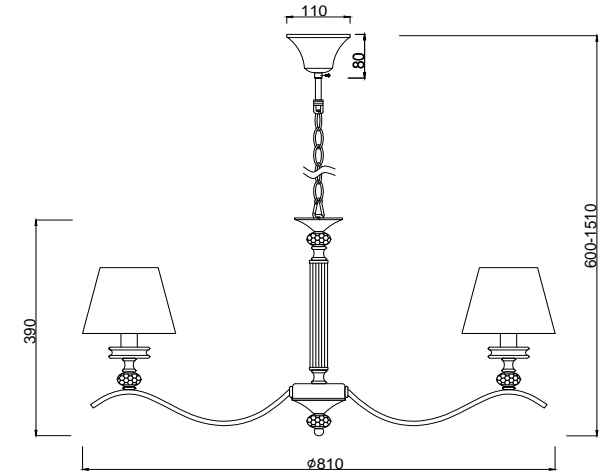

FREYA
TRADITION OF QUALITY

Instruction

FR2016PL-08BZ

8 x E14 (40W)

Model: FR2016PL-08BZ

Series: Alessandra

Ceiling Lamps