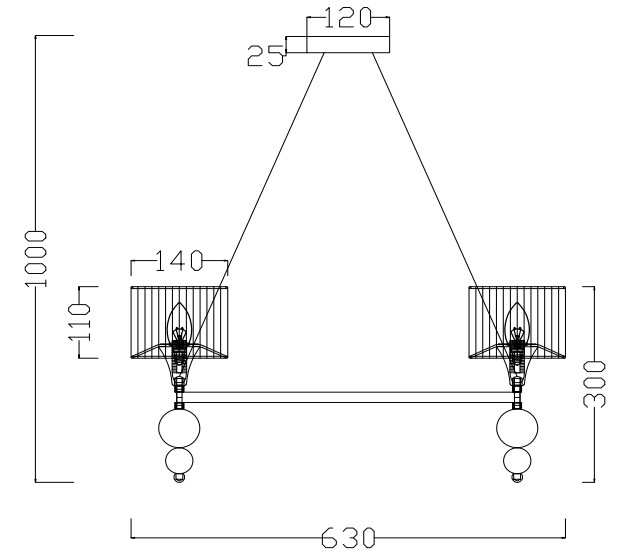

FREYA
TRADITION OF QUALITY

Instruction

FR5093PL-05CH

5 x E14 (40W)

Model: FR5093PL-05CH
Collection: Modern
Series: New Series 093

Ceiling Lamps